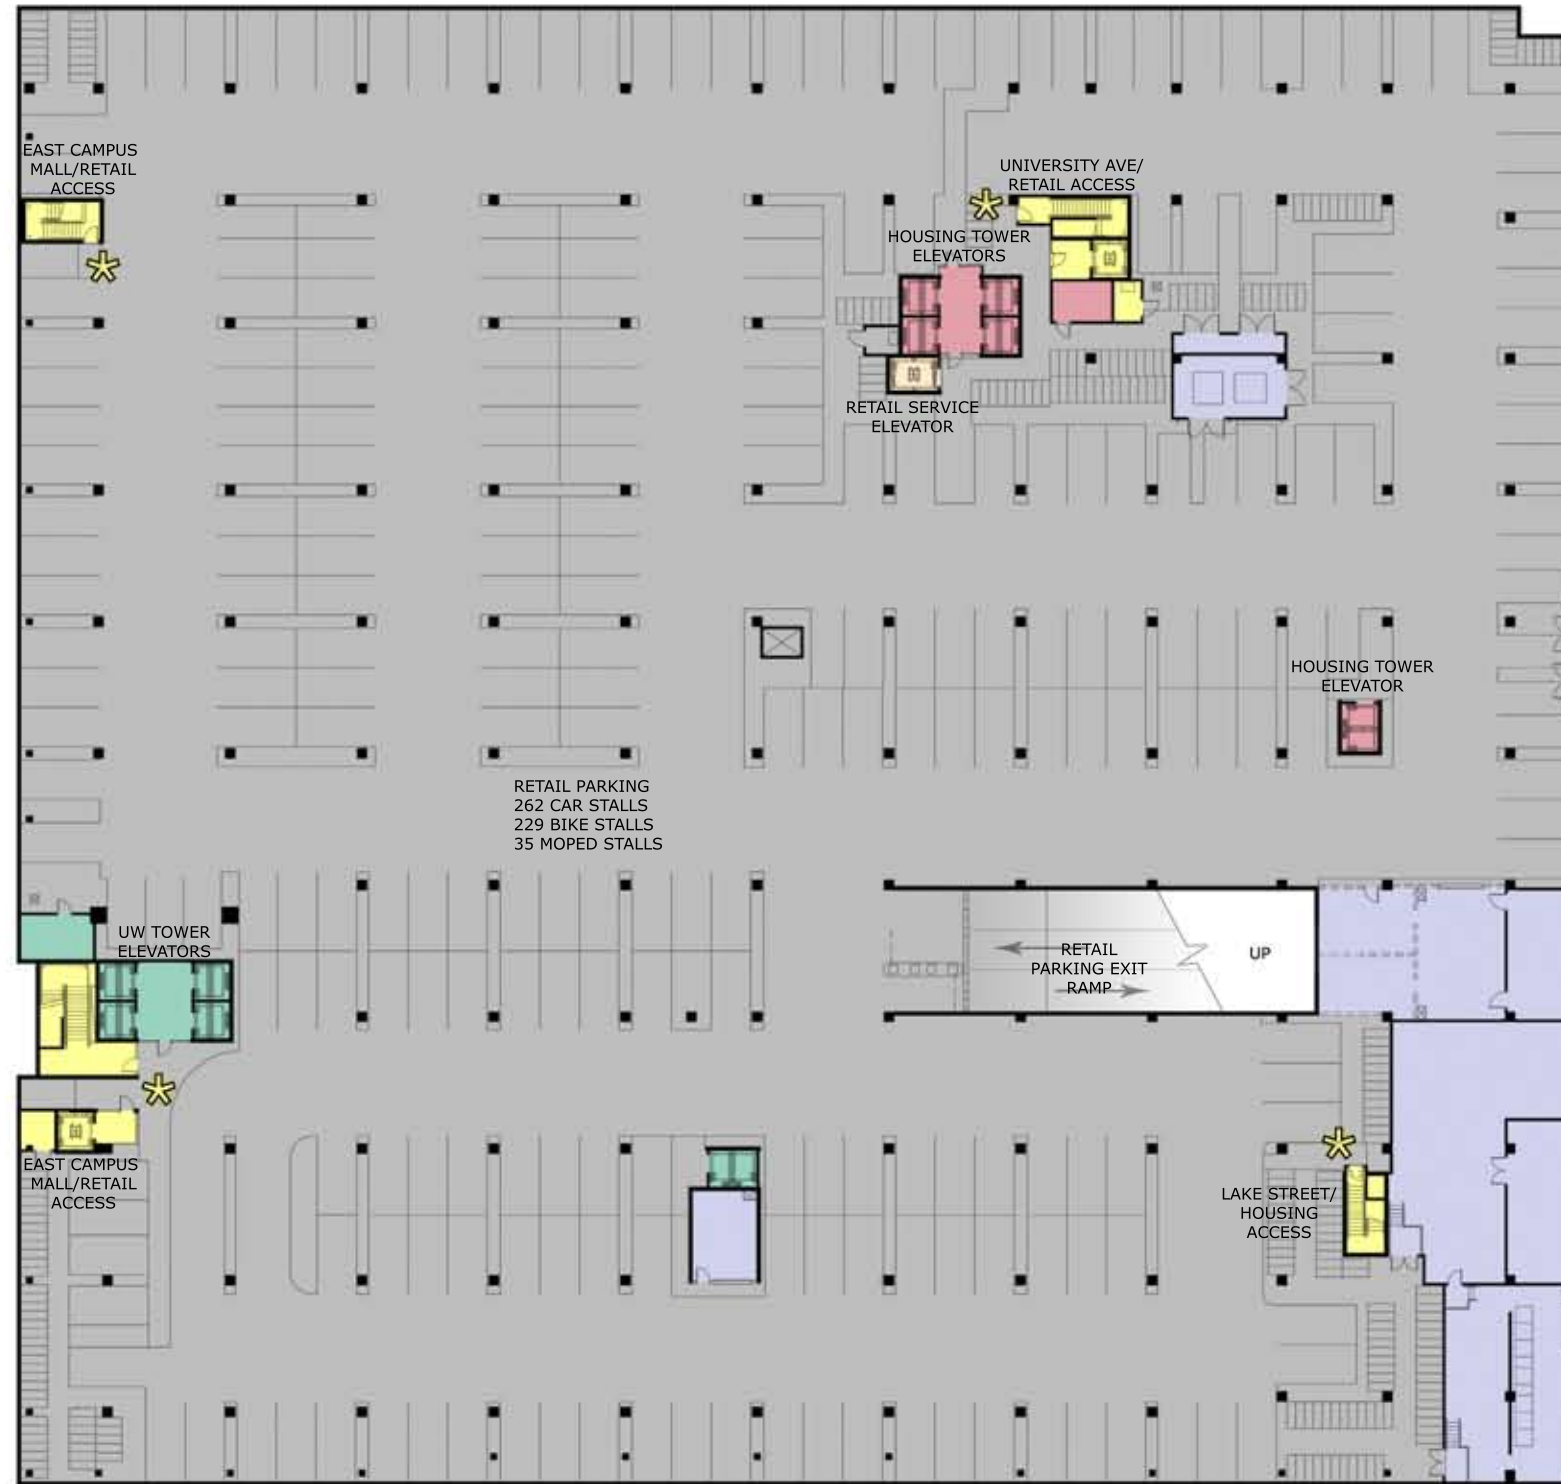

University Avenue

East Campus Mall

North Lake Street

West Johnson Street

UNIVERSITY SQUARE
MADISON, WISCONSIN
JULY 31, 2006

- RETAIL
- PARKING
- UW - MADISON
- PRIVATE HOUSING
- PUBLIC COMMON AREA
- SERVICE/LOADING AREA
- PEDESTRIAN ACCESS TO STREET

PARKING LEVEL